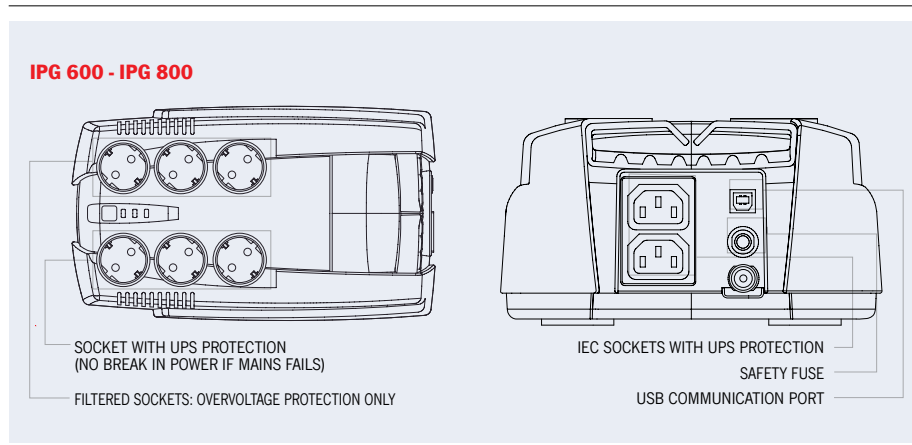

* Average estimated value

** Use of the iPLUG filtered power output is recommended.

Available sockets

details

MODELS	IPG 600	IPG 800
POWER	600VA/360W	
INPUT		
Nominal voltage	220-240 Vac	
Input voltage tolerance	230 Vac (+20/-25%)	
Frequency	50/60 Hz with automatic selection	
OUTPUT		
Voltage during mains operation	230 Vac (+20/-25%)	
Voltage during battery operation	230 Vac (+/- 10%)	
Frequency during battery operation	50 or 60 Hz (+/- 1%)	
Waveform	Pseudo-sine	
BATTERIES		
Type	VRLA AGM lead acid maintenance free batteries	
Charging time	6-8 hours	
OTHER FEATURES		
Net weight (kg)	3.7	4.1
Gross weight (kg)	4	4.4
Dimensions (hwd) (mm)	99 x 175 x 313	
Packaging dimensions (hwd) (mm)	260 x 380 x 140	
Communication	USB	
Output socket	6 sockets (Shuko or Italian or French or English) + 2 IEC 320 C13	
Regulations	EN 62040-1-1 and Directive EN 62040-3 EN 62040-2 and Directive 2004/108 EC	
Trademarks	CE; GS/NEMKO on Shuko version	
Ambient temperature	0°C / +40°C	
Colour	Black	
Altitude and relative humidity	6000 m max altitude, < 95% non-condensing	
Standard equipment provided	power cable, user guide	