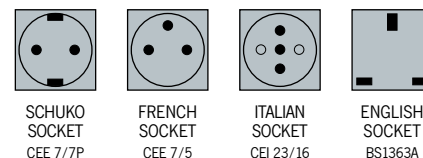

* Average estimated value

** Use of the iPLUG filtered power output is recommended.

Available sockets

details

MODELS	IPG 600	IPG 800
POWER	600VA/360W	
INPUT		
Nominal voltage	220-240 Vac	
Input voltage tolerance	230 Vac (+20/-25%)	
Frequency	50/60 Hz with automatic selection	
OUTPUT		
Voltage during mains operation	230 Vac (+20/-25%)	
Voltage during battery operation	230 Vac (+/- 10%)	
Frequency during battery operation	50 or 60 Hz (+/- 1%)	
Waveform	Pseudo-sine	
BATTERIES		
Type	VRLA AGM lead acid maintenance free batteries	
Charging time	6-8 hours	
OTHER FEATURES		
Net weight (kg)	3.7	4.1
Gross weight (kg)	4	4.4
Dimensions (hwd) (mm)	99 x 175 x 313	
Packaging dimensions (hwd) (mm)	260 x 380 x 140	
Communication	USB	
Output socket	6 sockets (Shuko or Italian or French or English) + 2 IEC 320 C13	
Regulations	EN 62040-1-1 and Directive EN 62040-3 EN 62040-2 and Directive 2004/108 EC	
Trademarks	CE; GS/NEMKO on Shuko version	
Ambient temperature	0°C / +40°C	
Colour	Black	
Altitude and relative humidity	6000 m max altitude, < 95% non-condensing	
Standard equipment provided	power cable, user guide	